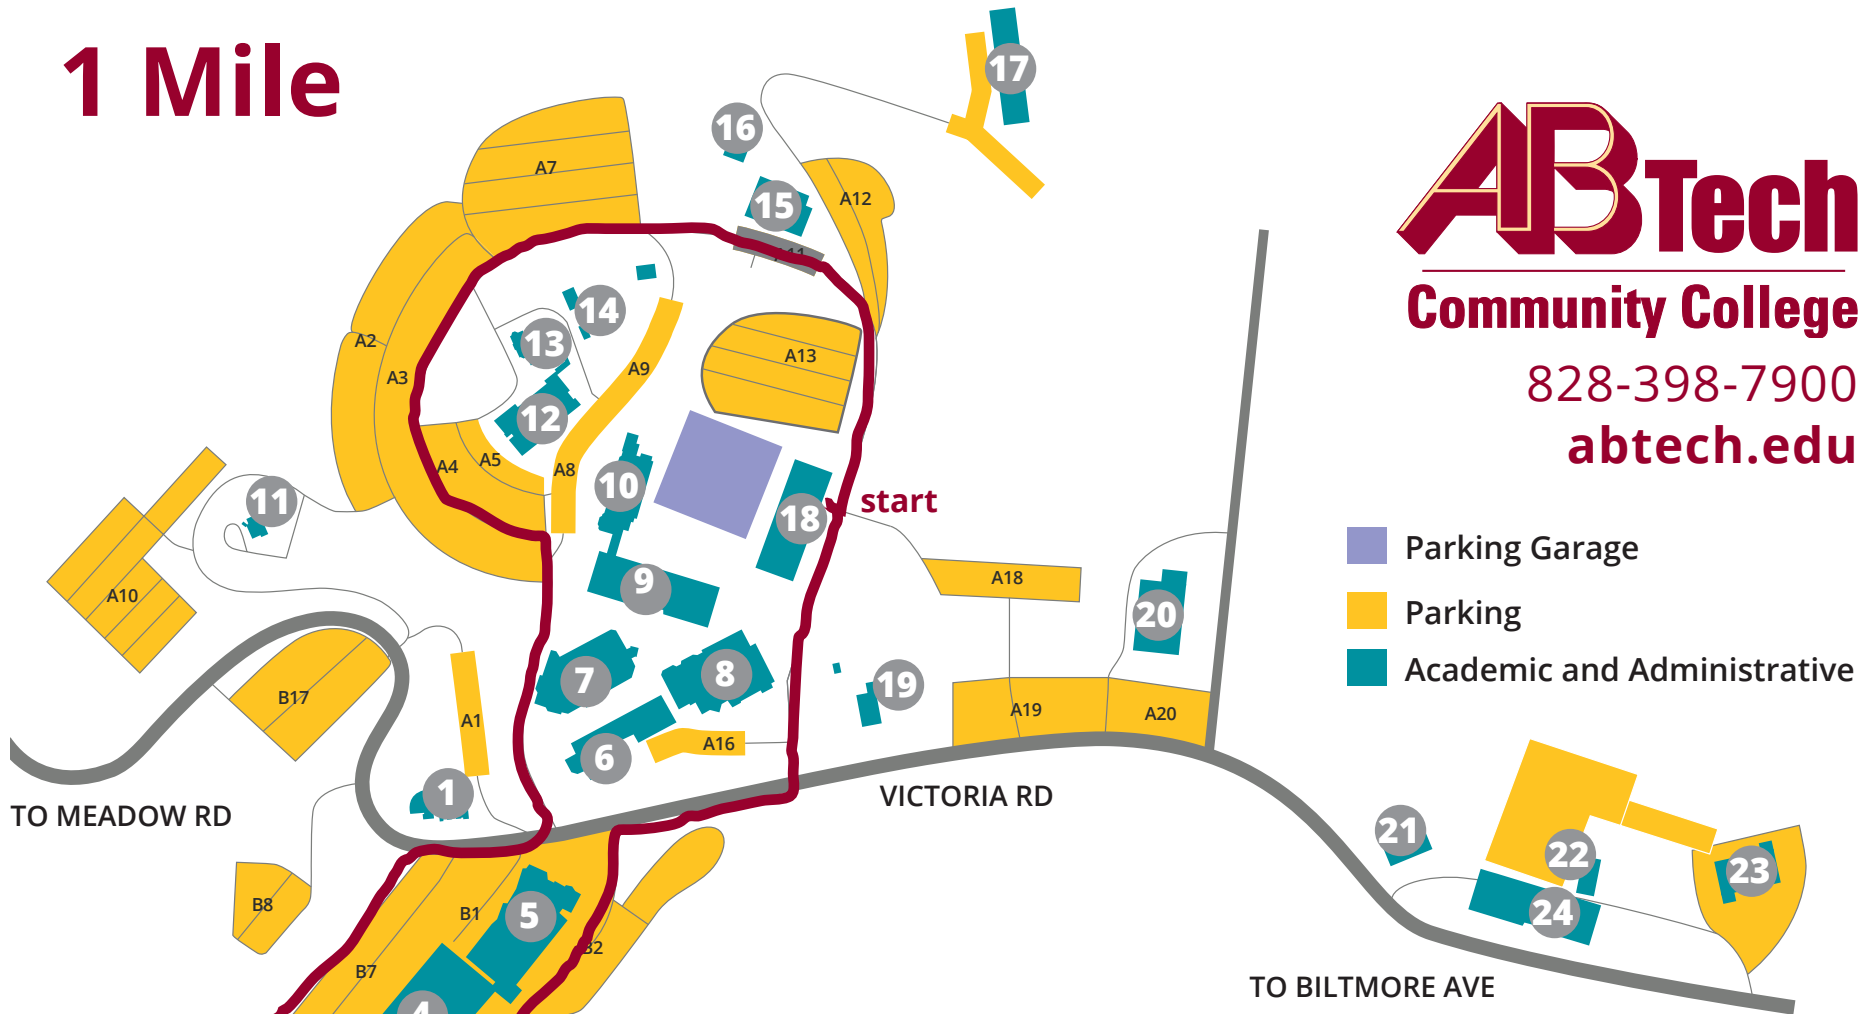

1 Mile

Asheville Campus 340 Victoria Rd, Asheville, NC 28801

- | | | |
|--|---|---|
| 1. Thomas W. Simpson Administration Building | 9. Elm Building | 19. Smith-McDowell House Museum |
| 2. Balsam Computer Technology Center | 10. Sycamore Building | 20. Hemlock Building |
| 3. Birch Building | 11. Sunnicrest | 21. Poplar Building |
| 4. Dogwood Building | 12. Magnolia Hospitality Education Center | 22. Ivy Building |
| 5. K. Ray Bailey Student Services Building | 13. Fernihurst | 23. Roberson Building (93 Victoria Road) |
| 6. Don C. Locke Library | 14. Fernihurst Annex A & B | 24. Ferguson Center for Allied Health and Workforce Development |
| 7. Ferguson Building | 15. Maple Building | |
| 8. J. Herbert Coman Student Activity Center | 16. Maple Building Annex | |
| | 17. Chestnut Building | |
| | 18. Mission Health/A-B Tech Conference Center | |