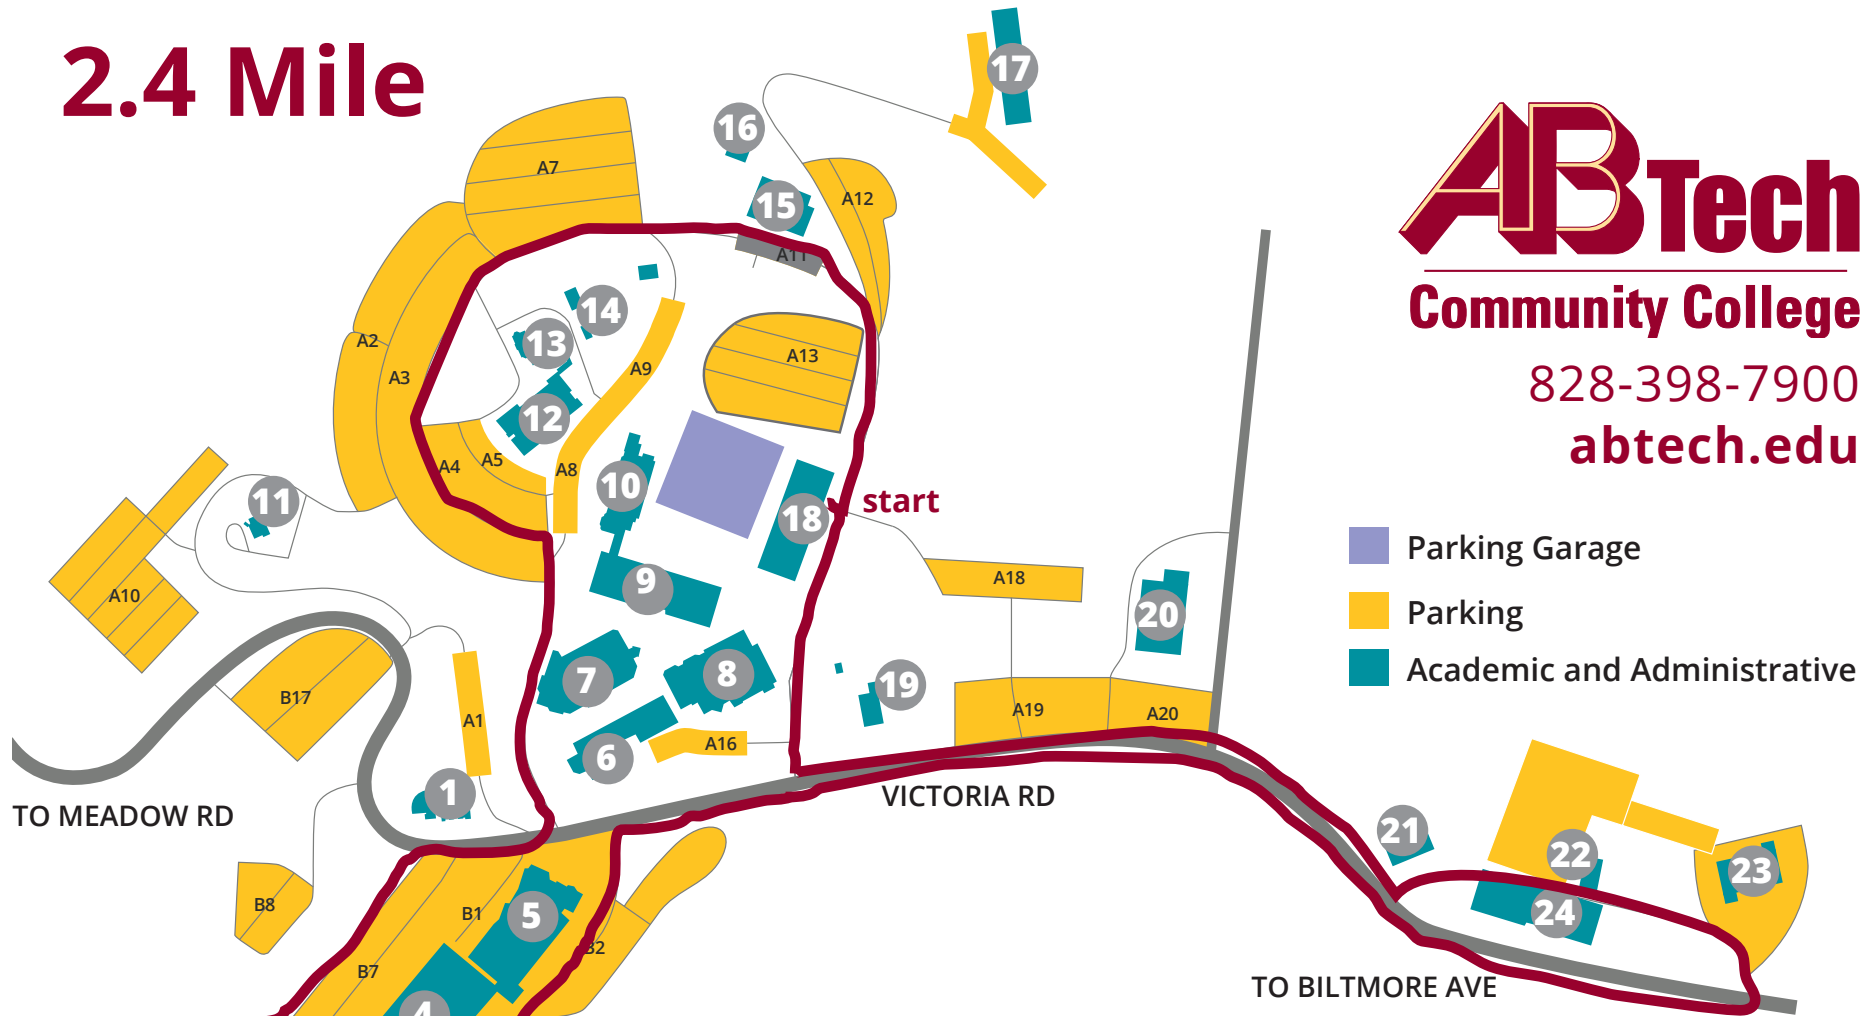

2.4 Mile

ABTech

Community College

828-398-7900

abtech.edu

- Parking Garage
- Parking
- Academic and Administrative

Asheville Campus 340 Victoria Rd, Asheville, NC 28801

- | | | |
|--|---|---|
| 1. Thomas W. Simpson Administration Building | 9. Elm Building | 19. Smith-McDowell House Museum |
| 2. Balsam Computer Technology Center | 10. Sycamore Building | 20. Hemlock Building |
| 3. Birch Building | 11. Sunnicrest | 21. Poplar Building |
| 4. Dogwood Building | 12. Magnolia Hospitality Education Center | 22. Ivy Building |
| 5. K. Ray Bailey Student Services Building | 13. Fernihurst | 23. Roberson Building (93 Victoria Road) |
| 6. Don C. Locke Library | 14. Fernihurst Annex A & B | 24. Ferguson Center for Allied Health and Workforce Development |
| 7. Ferguson Building | 15. Maple Building | |
| 8. J. Herbert Coman Student Activity Center | 16. Maple Building Annex | |
| | 17. Chestnut Building | |
| | 18. Mission Health/A-B Tech Conference Center | |