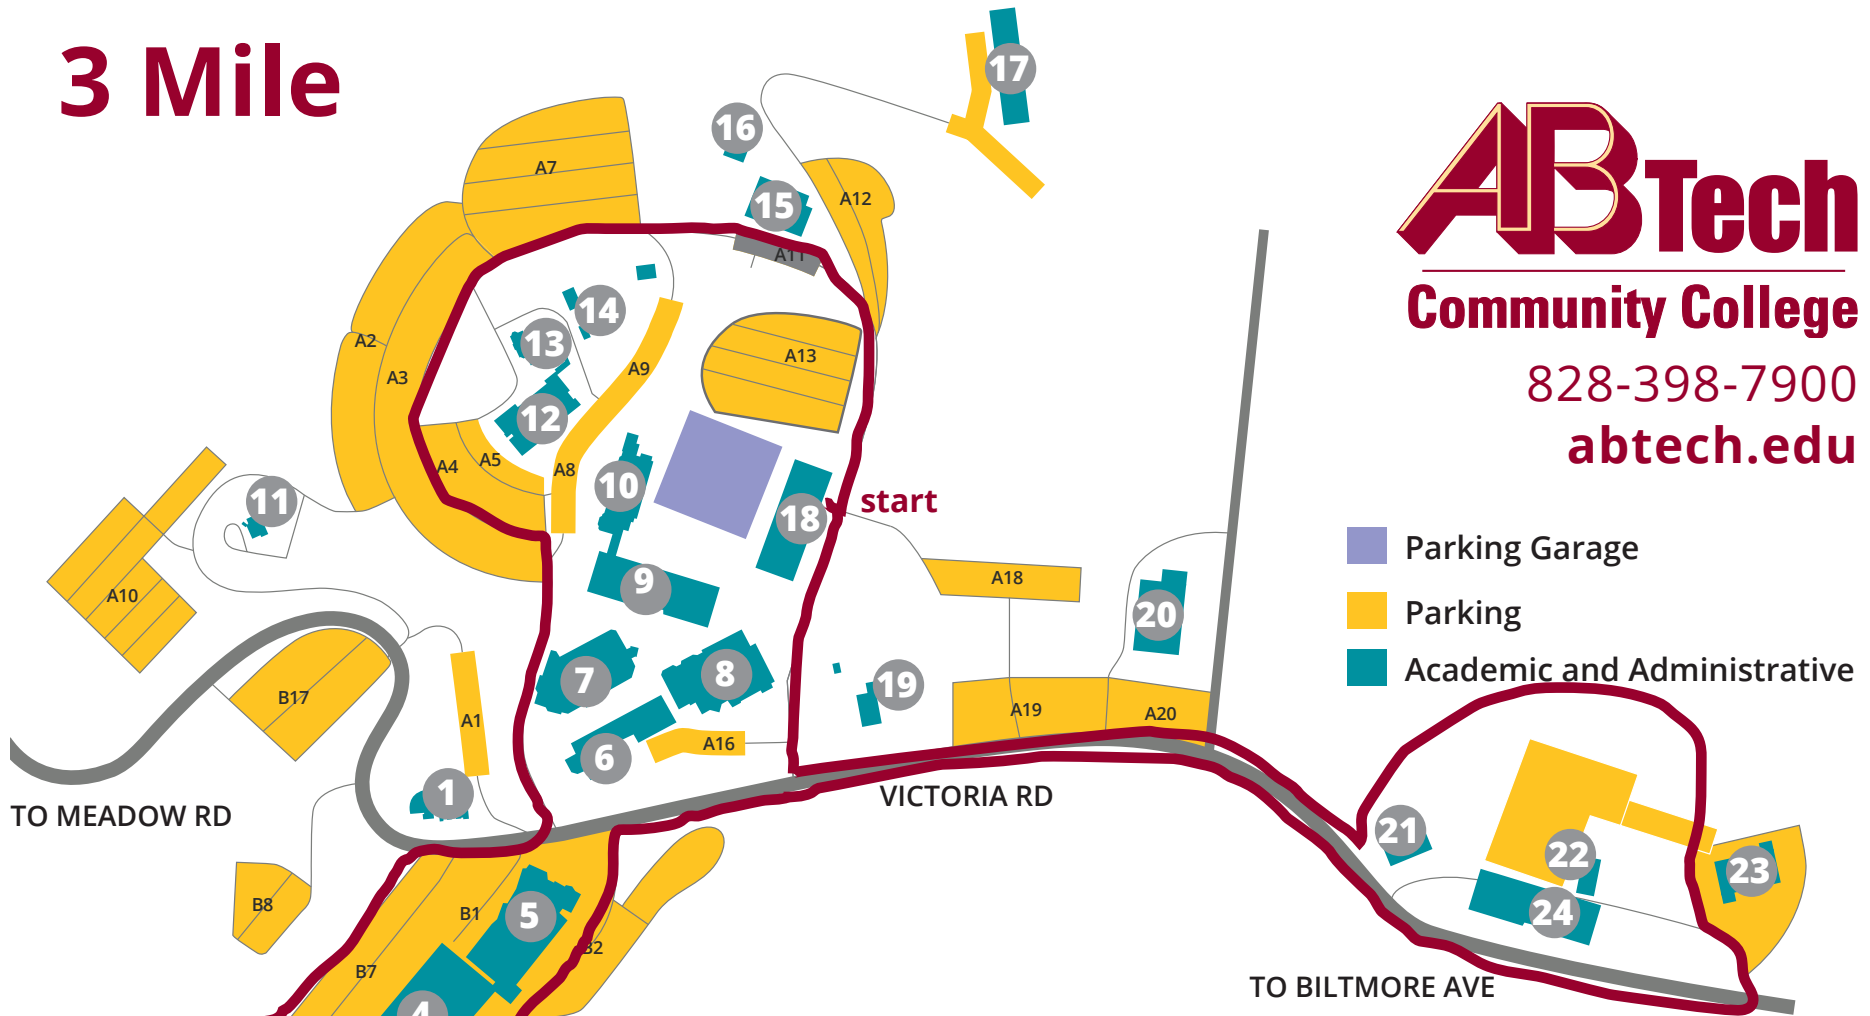

3 Mile

ABTech

Community College

828-398-7900

abtech.edu

Asheville Campus 340 Victoria Rd, Asheville, NC 28801

- | | | |
|--|---|---|
| 1. Thomas W. Simpson Administration Building | 9. Elm Building | 19. Smith-McDowell House Museum |
| 2. Balsam Computer Technology Center | 10. Sycamore Building | 20. Hemlock Building |
| 3. Birch Building | 11. Sunnicrest | 21. Poplar Building |
| 4. Dogwood Building | 12. Magnolia Hospitality Education Center | 22. Ivy Building |
| 5. K. Ray Bailey Student Services Building | 13. Fernihurst | 23. Roberson Building (93 Victoria Road) |
| 6. Don C. Locke Library | 14. Fernihurst Annex A & B | 24. Ferguson Center for Allied Health and Workforce Development |
| 7. Ferguson Building | 15. Maple Building | |
| 8. J. Herbert Coman Student Activity Center | 16. Maple Building Annex | |
| | 17. Chestnut Building | |
| | 18. Mission Health/A-B Tech Conference Center | |