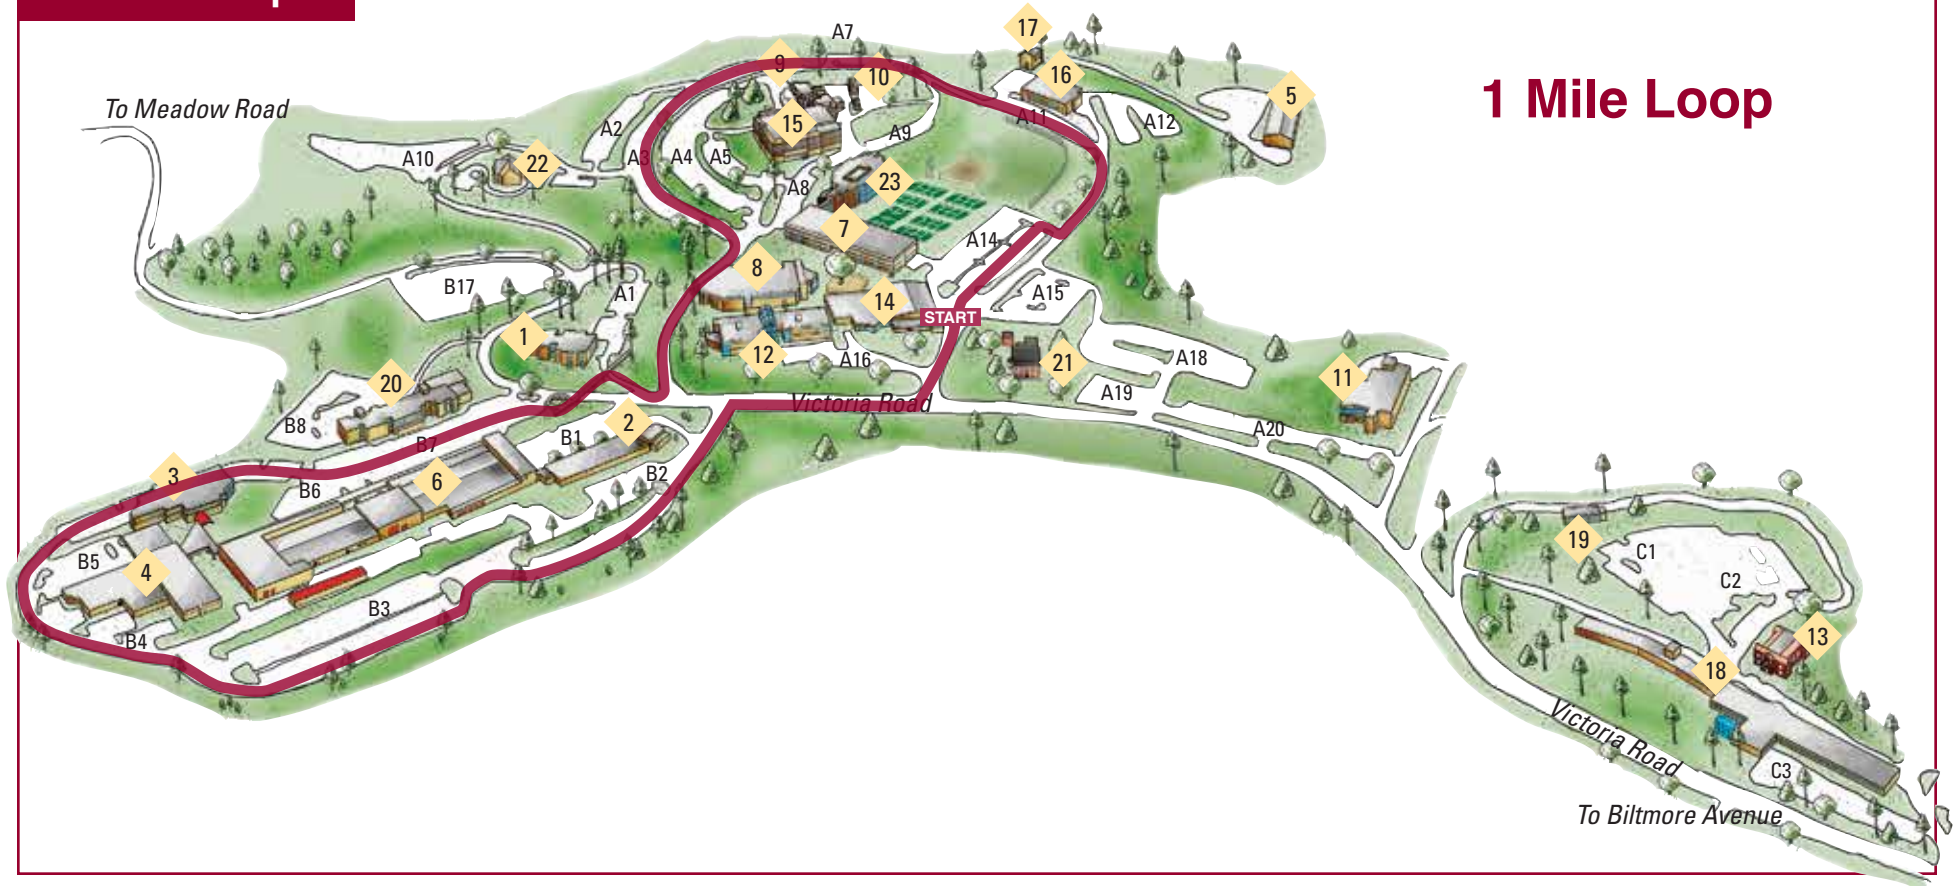

Asheville Campus

1 Mile Loop

- 1 - Thomas W. Simpson Administration Building
- 2 - K. Ray Bailey Student Services Center
- 3 - Balsam Computer Technology Center
- 4 - Birch Building
- 5 - Chestnut Building
- 6 - Dogwood Building
- 7 - Elm Building
- 8 - Ferguson Building

- 9 - Fernihurst
- 10 - Fernihurst Annex A & B
- 11 - Hemlock Building
- 12 - Holly Building
- 13 - Ivy Building
- 14 - J. Herbert Coman Student Activity Center
- 15 - Magnolia Hospitality Education Center
- 16 - Maple Building

- 17 - Maple Building Annex
- 18 - The Pines
- 19 - Poplar Building
- 20 - Rhododendron Building
- 21 - Smith-McDowell House Museum
- 22 - Sunnicrest
- 23 - Sycamore Building