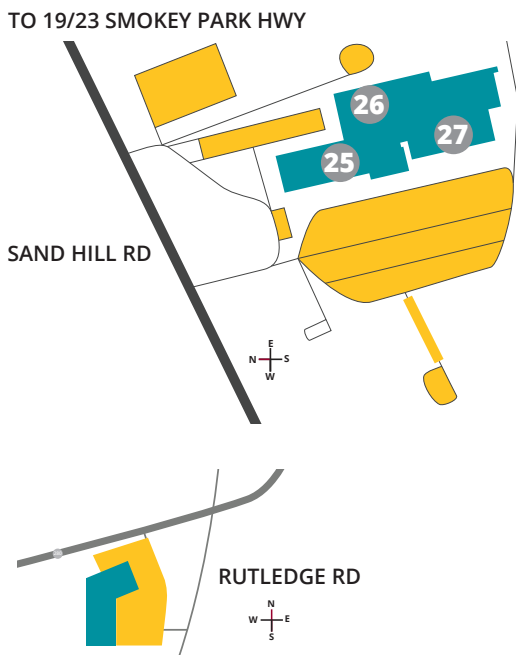

*Maps are not to scale

Asheville Campus 340 Victoria Rd, Asheville, NC 28801

- | | | |
|--|--|---|
| 1. Thomas W. Simpson Administration Building | 9. Elm Building | 18. Mission Health/A-B Tech Conference Center |
| 2. Haynes/Balsam Building | 10. Sycamore Building | 19. Smith-McDowell House Museum |
| 3. Birch Building | 11. Sunnicrest | 20. Hemlock Building |
| 4. Dogwood Building | 12. Magnolia at Brumit Hospitality Center | 21. Poplar Building |
| 5. K. Ray Bailey Student Services Building | 13. Fernihurst at Brumit Hospitality Center | 22. Ivy Building |
| 6. Don C. Locke Library | 14. Fernihurst Annex A & B | 23. Roberson Building (93 Victoria Road) |
| 7. Ferguson Building | 15. Advanced Manufacturing Ctr./Maple Building | 24. Ferguson Center for Allied Health and Workforce Development |
| 8. J. Herbert Coman Student Activity Center | 16. Maple Building Annex | |
| | 17. Chestnut Building | |

Building	Address
Allied Health and WD	10 Genevieve Circle
Bailey	340 Victoria Road
Birch	17 Student Circle
Chestnut	89 Facilities Way
Chestnut Storage Shed	90 Facilities Way
Coman	10 Fernihurst Drive
Conference Center	16 Fernihurst Drive
Dogwood	9 Student Circle
Elm	27 Tech Drive
Fernihurst	70 Fernihurst Drive
Fernihurst Annex A	72 Fernihurst Drive
Fernihurst Annex B	74 Fernihurst Drive
Ferguson	19 Tech Drive
Haynes/Balsam	19 Student Circle
Hemlock	207 Victoria Road

Building	Address
Ivy	9 Genevieve Circle
Locke	15 Tech Drive
Magnolia Building	30 Tech Drive
Maple	41 Fernihurst Drive
Maple Annex (Walker Hall)	43 Fernihurst Drive
Parking Deck	24 Fernihurst Drive
Poplar (Daycare)	22 Genevieve Circle
Roberson	93 Victoria Road
Security Building (Mission Lot)	46 Persistence Drive
Simpson	369 Victoria Road
Smith McDowell House	283 Victoria Road
Storage Shed (tan)	60 Tech Drive
Storage shed (silver)	18 Student Circle
Sunnicrest	45 Persistence Drive
Sycamore	29 Tech Drive

South Campus:

- 303B Airport Road

Madison Campus:

- Ramsey Building - 4646 US 25-70