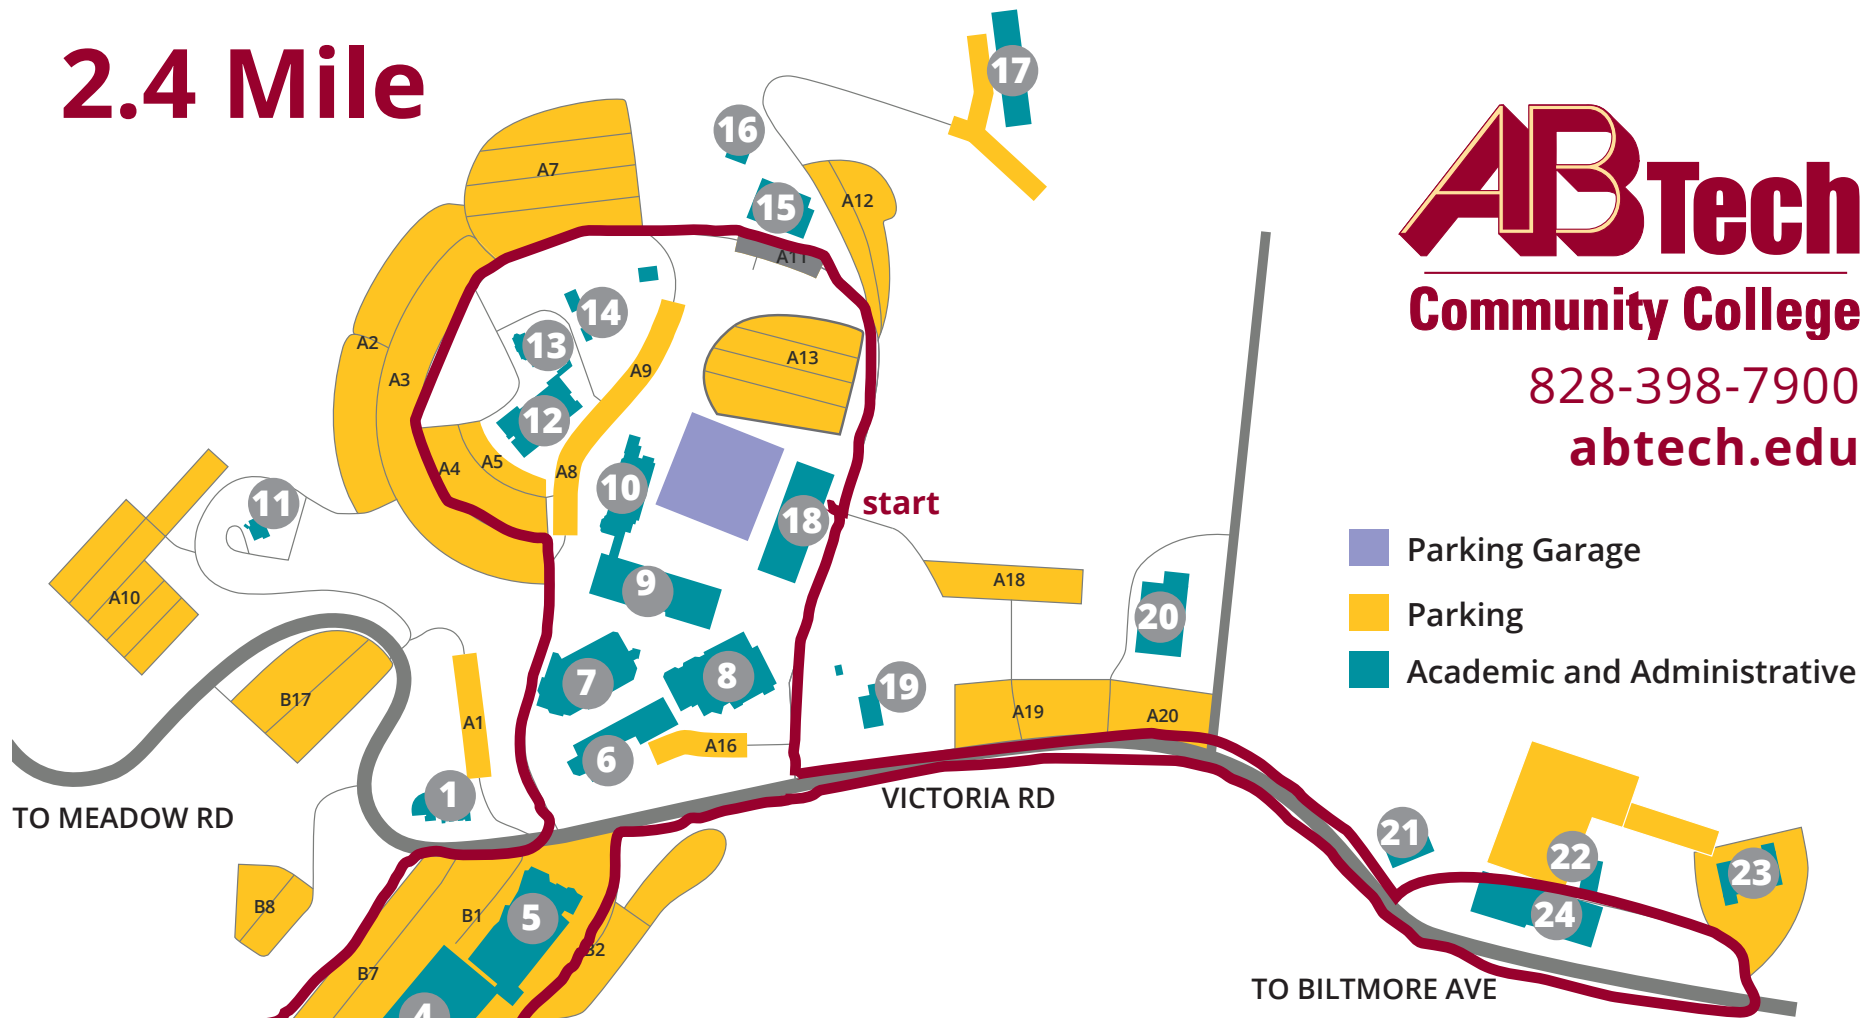

2.4 Mile

ABTech

Community College

828-398-7900

abtech.edu

Asheville Campus 340 Victoria Rd, Asheville, NC 28801

- | | | |
|--|--|---|
| 1. Thomas W. Simpson Administration Building | 9. Elm Building | 18. Mission Health/A-B Tech Conference Center/
A-B Tech Police Dept. |
| 2. Haynes Building | 10. Sycamore Building | 19. Smith-McDowell House Museum |
| 3. Birch Building | 11. Sunnicrest | 20. Hemlock Building |
| 4. Dogwood Building | 12. Magnolia at Brumit Hospitality Center | 21. Poplar Building |
| 5. K. Ray Bailey Student Services Building | 13. Fernhurst at Brumit Hospitality Center | 22. Ivy Building |
| 6. Don C. Locke Library | 14. Fernhurst Annex A & B | 23. Roberson Building (93 Victoria Road) |
| 7. Ferguson Building | 15. Advanced Manufacturing Ctr./Maple Building | 24. Ferguson Center for Allied Health and Workforce Development |
| 8. J. Herbert Coman Student Activity Center | 16. Maple Building Annex | |
| | 17. Chestnut Building | |